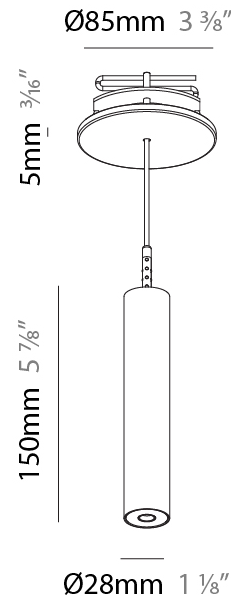

ELECTRICAL

Lamp Type: LED (Zhaga Standard)
Input Wattage (W): 6.6
Total Output Wattage (W): 6
Dimming: Tri-Mode (Non-Dimming and Phase Dimming (120Vac only) and 0-10V Dimming)
Driver Included: Yes
Driver Location: External
Driver Type: Constant Current - Universal
Driver Class: Class 2
Housing: ENCP3 w/Quick Connect
Input Voltage (V): 120 - 277
Constant Current (MA): 500

LED

Number of LEDs: 1
Color Temperature (°K): 2700 / 3000 / 4000
Max. Delivered Lumen (lm): 330 / 360 / 380
CRI: >90 CRI
Lamp Life (hrs): 50000
Upon Request: ***3500K available in minimum quantities (larger quantities upon request)

OPTICAL

Optic°: 24 / 32 / 34 / 55 / 58

RATINGS AND CERTIFICATIONS

Certified By: Certified for North American Standards
IP rating: IP20

Zaneen Group Inc. © 2024, T 1800-388-3382, F 416-247-9319, www.zaneen.com

Available for International specifications by adding 'INT' at the end of the existing Model #. For assistance on 'custom' specifications, contact zteam@zaneen.com. In a constant effort to supply the best product, we reserve the right to change specifications or materials without notice. The most recent specification sheets are found at zaneen.com