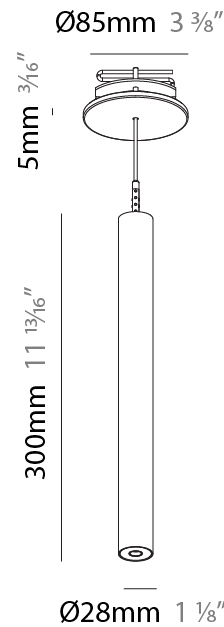

ELECTRICAL

Lamp Type: LED (Zhaga Standard)
Input Wattage (W): 6.6
Total Output Wattage (W): 6
Dimming: Tri-Mode (Non-Dimming and Phase Dimming (120Vac only) and 0-10V Dimming)
Driver Included: Yes
Driver Location: External
Driver Type: Constant Current - Universal
Driver Class: Class 2
Housing: ENCP3 w/Quick Connect
Input Voltage (V): 120 - 277
Constant Current (MA): 500

LED

Number of LEDs: 1
Color Temperature (°K): 2700 / 3000 / 4000
Max. Delivered Lumen (lm): 330 / 360 / 380
CRI: >90 CRI
Lamp Life (hrs): 50000
Upon Request: ***3500K available in minimum quantities (larger quantities upon request)

OPTICAL

Optic°: 24 / 32 / 34 / 55 / 58

RATINGS AND CERTIFICATIONS

Certified By: Certified for North American Standards
IP rating: IP20

Zaneen Group Inc. © 2024, T 1800-388-3382, F 416-247-9319, www.zaneen.com

Available for International specifications by adding 'INT' at the end of the existing Model #. For assistance on 'custom' specifications, contact zteam@zaneen.com. In a constant effort to supply the best product, we reserve the right to change specifications or materials without notice. The most recent specification sheets are found at zaneen.com